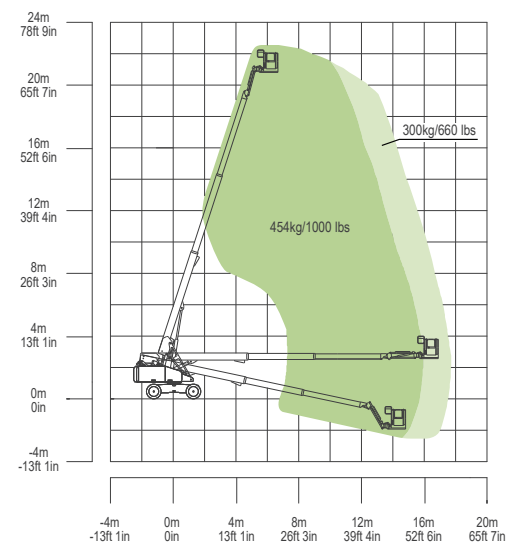

ZOOMLION TELESCOPIC BOOM LIFT

ZT20J

Comply with CE/ANSI/CSA Standard

FEATURES

Standard Features

Horn
Proportional control
All motion alarm
Flashing beacon
Self-closing entry gate
Emergency descent system
Emergency stop button
Auto-leveling system
On-board diagnostic system
Tilt protection system
Oscillating axle
Load sensing system
4.3' Led display
Swing-out engine tray

Accessories & Options

- ▶ Platform work light
- ▶ Anti-collision device
- ▶ AC power to platform

HIGHLIGHTS

- ▶ Better work envelop performance, 10% larger than competitor
- ▶ Industry leading telematic control interface with self-diagnostic monitoring capability
- ▶ Smooth & stable boom extension control as low as 15mm/s (0.034mph)
- ▶ Dual lift capacity of 300kg(660-lb) unrestricted and 454kg (1,000-lb) restricted

MAIN SPECS OF TELESCOPIC BOOM LIFT

ZT20J

Comply with CE/ANSI/CSA Standard

Model	ZT20J	
	Imperial	Metric
Size		
Work Height	74ft 7in	22.75m
Platform Height	68ft 1in	20.75m
Horizontal Outreach	57ft 1in	17.4m
A - Stowed Length	34ft	10.36m
B - Stowed Width	8ft 2in	2.49m
C - Stowed Height	9ft 1in	2.78m
D - Platform Length	8ft	2.44m
E - Platform Width	3ft	0.91m
F - Wheelbase	8ft 3in	2.52m
Tread	8ft 2in	2.49m
G - Ground Clearance	1ft 5in	0.42m
Performance		
Platform Capacity (Unrestricted/Restricted)	660/1000lb	300/454kg
Drive Speed (Stowed)	3.73mph	6.0km/h
Gradeability	45% (24°)	45% (24°)
Turning Radius (Inside)	7ft 10in	2.4m
Turning Radius (Outside)	17ft 9in	5.4m
Turntable Swing	360° continuous	
Platform Rotation	±90°	
Tail Swing	4ft 9in	1.45m
Jib (Range of Articulation)	135° (-60° ~ 75°)	
Max. Wind Speed	28mph	12.5m/s
Power		
Engine	Kubota V2403 (GB III) 36kW/2600rpm Kubota V2403 (EU IV) 36kW/2600rpm	
Fuel Tank Capacity	39.6 (us gal)	150L
Control Voltage	12V DC	
Hydraulic Tank Capacity	39.6 (us gal)	150L
Drive Mode	4WD	
Steering Mode	Front-wheel	
Tire		
Type	355/55 D625 Foam-filled Tires 36x14-20 Solid Tires	
Weight		
Gross	26411lb	11980kg