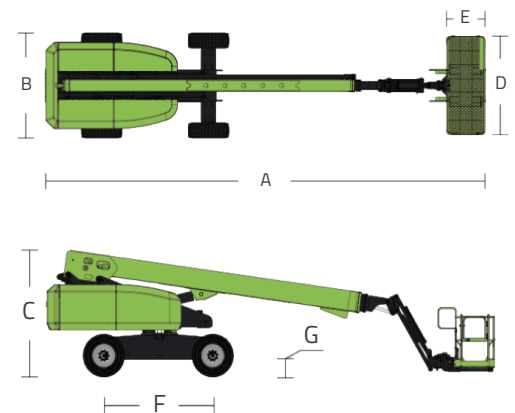

ZOOMLION TELESCOPIC BOOM LIFT

ZT20J

Comply with CE/ANSI/CSA Standard

FEATURES

Standard Features

Horn
Proportional control
All motion alarm
Flashing beacon
Self-closing entry gate
Emergency descent system
Emergency stop button
Auto-leveling system
On-board diagnostic system
Tilt protection system
Oscillating axle
Load sensing system
4.3' Led display
Swing-out engine tray

Accessories & Options

- ▶ Platform work light
- ▶ Anti-collision device
- ▶ AC power to platform

HIGHLIGHTS

- ▶ Better work envelop performance, 10% larger than competitor
- ▶ Industry leading telematic control interface with self-diagnostic monitoring capability
- ▶ Smooth & stable boom extension control as low as 15mm/s (0.034mph)
- ▶ Dual lift capacity of 300kg(660-lb) unrestricted and 454kg (1,000-lb) restricted

MAIN SPECS OF TELESCOPIC BOOM LIFT

ZT20J

Comply with CE/ANSI/CSA Standard

Model	ZT20J	
	Imperial	Metric
Size		
Work Height	74ft 7in	22.75m
Platform Height	68ft 1in	20.75m
Horizontal Outreach	57ft 1in	17.4m
A - Stowed Length	34ft	10.36m
B - Stowed Width	8ft 2in	2.49m
C - Stowed Height	9ft 1in	2.78m
D - Platform Length	8ft	2.44m
E - Platform Width	3ft	0.91m
F - Wheelbase	8ft 3in	2.52m
Tread	8ft 2in	2.49m
G - Ground Clearance	1ft 5in	0.42m
Performance		
Platform Capacity (Unrestricted/Restricted)	660/1000lb	300/454kg
Drive Speed (Stowed)	3.73mph	6.0km/h
Gradeability	45% (24°)	45% (24°)
Turning Radius (Inside)	7ft 10in	2.4m
Turning Radius (Outside)	17ft 9in	5.4m
Turntable Swing	360° continuous	
Platform Rotation	±90°	
Tail Swing	4ft 9in	1.45m
Jib (Range of Articulation)	135° (-60° ~ 75°)	
Max. Wind Speed	28mph	12.5m/s
Power		
Engine	Kubota V2403 (GB III) 36kW/2600rpm Kubota V2403 (EU IV) 36kW/2600rpm	
Fuel Tank Capacity	39.6 (us gal)	150L
Control Voltage	12V DC	
Hydraulic Tank Capacity	39.6 (us gal)	150L
Drive Mode	4WD	
Steering Mode	Front-wheel	
Tire		
Type	355/55 D625 Foam-filled Tires 36x14-20 Solid Tires	
Weight		
Gross	26411lb	11980kg